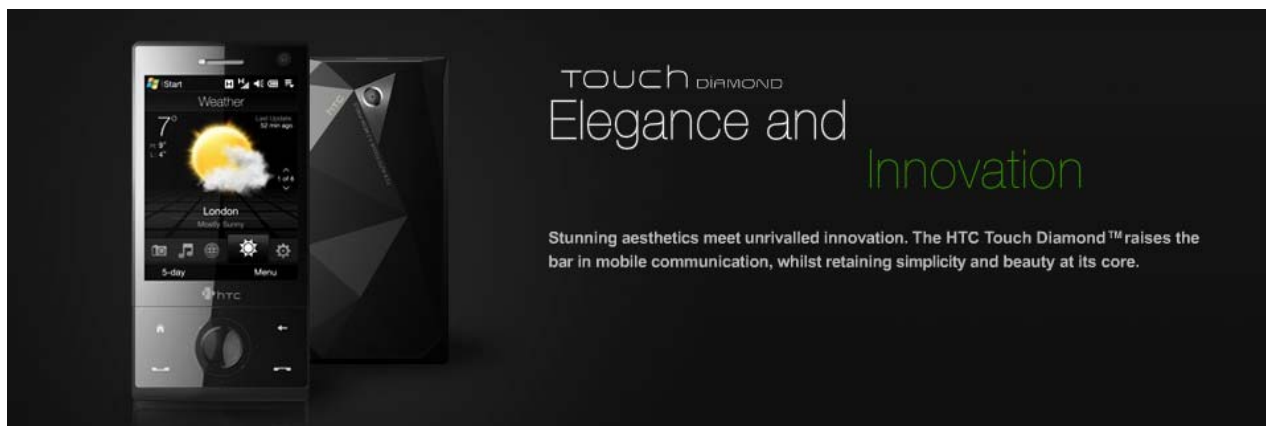

South East Asia | [Select Country](#)

- Home
- Products
- Where to Buy
- Support
- HTC e-Club

» Specification

Processor	Qualcomm® MSM7201A™ 528 MHz
Operating System	Windows Mobile® 6.1 Professional
Memory	ROM: 256 MB RAM: 192 MB DDR SDRAM Internal storage: 4 GB
Dimensions	102 mm (L) X 51 mm (W) X 11.35 mm (T)
Weight	110 g (with battery)
Display	2.8-inch TFT-LCD flat touch-sensitive screen with VGA resolution
Network	HSDPA/WCDMA: <ul style="list-style-type: none"> <li>Europe/Asia: 900/2100 MHz</li> <li>Up to 384 kbps up-link and 7.2 Mbps down-link speeds</li> </ul> Tri-band GSM/GPRS/EDGE: <ul style="list-style-type: none"> <li>Europe/Asia: 900/1800/1900 MHz</li> </ul> (Band frequency and data speed are operator dependent.)
Device Control	TouchFLO™ 3D Touch-sensitive navigation control
GPS	Internal GPS Antenna
Connectivity	Bluetooth® 2.0 with EDR, A2DP & AVRCP Wi-Fi®: IEEE 802.11 b/g HTC ExtUSB™ (11-pin mini-USB 2.0 and audio jack in one)
Camera	Main camera: 3.2 megapixel color camera with auto focus Second camera: VGA CMOS color camera
Audio	Built-in microphone, speaker and FM radio with RDS Ring tone supported formats: <ul style="list-style-type: none"> <li>MP3, AAC, AAC+, WMA, WAV, and AMR-NB</li> <li>40 polyphonic and Standard MIDI format 0 and 1 (SMF)/SP MIDI</li> </ul>
Battery	Rechargeable Lithium-ion or Lithium-ion polymer battery Capacity: 900 mAh Talk time: <ul style="list-style-type: none"> <li>Up to 270 minutes for WCDMA</li> <li>Up to 330 minutes for GSM</li> </ul> Standby time: <ul style="list-style-type: none"> <li>Up to 396 hours for WCDMA</li> <li>Up to 285 hours for GSM</li> </ul>

Video call time: Up to 145 minutes for WCDMA  
(The above are subject to network and phone usage.)

AC Adapter

Voltage range/frequency: 100 ~ 240V AC, 50/60 Hz  
DC output: 5V and 1A

[About HTC](#) | [Press](#) | [Contact Us](#) | [Careers](#) | [Terms & Conditions](#) | [Privacy](#) | Copyright © 2009 HTC Corporation. All rights reserved.